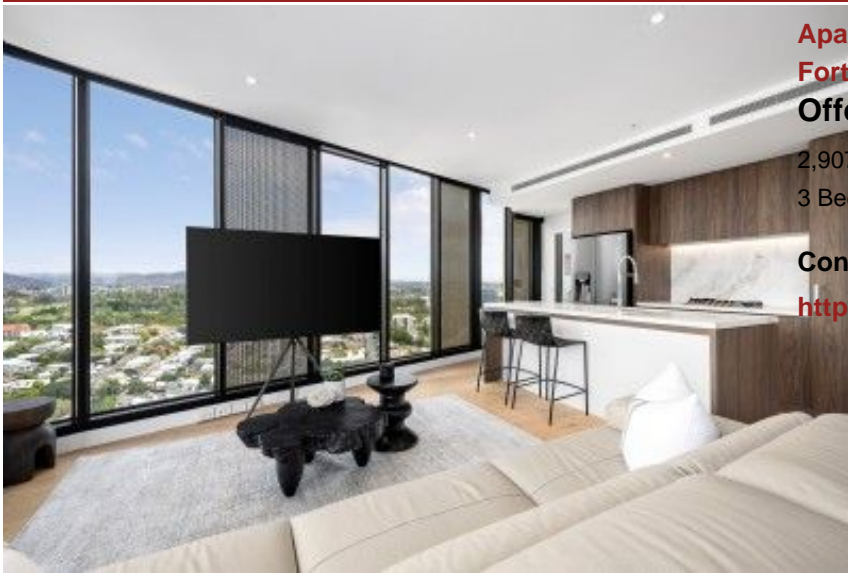

Apartment Real Estate ref:
Fortitude Valley (Brisbane) QLD
Offers over $1,600,000

2,907 Alfred Street Fortitude Valley
3 Bed, 2 Bath, 2 Carpark

Contact: jimmy shaw on 0432431361
<http://TheOnsiteManager.com/21143365>

Apartment Real Estate ref:
Taringa (Brisbane) QLD
offers over 479000

31 Montrose Road Taringa
1 Bed, 1 Bath, 1 Carpark

Contact: Yanni Manousakis on 0457 132 101
<http://TheOnsiteManager.com/21143277>