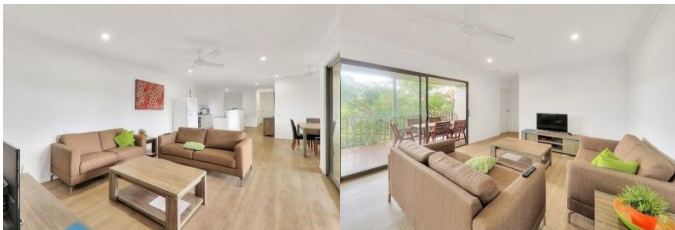

House Rental Property ref:
Yeronga (Brisbane) QLD
$310

14 Kingsley Parade Yeronga
1 Bed, 1 Bath, 0 Carpark - Avail: 2025-07-24

Contact: Wen Xi on 0401231655

<http://TheOnsiteManager.com/21162498>

House Rental Property ref:
St Lucia (Brisbane) QLD
$330 per week

44 Warren Street St Lucia
1 Bed, 1 Bath, 4 Carpark - Avail: 2026-02-05

Contact: Kae Xie on 0405188996

<http://TheOnsiteManager.com/21159132>